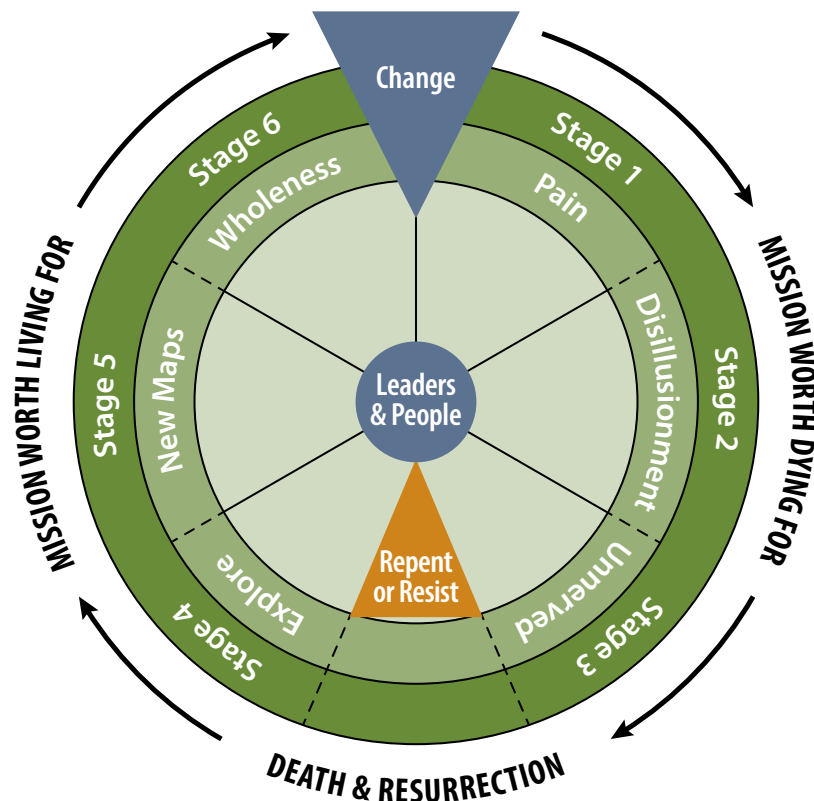

## The up, in, and out of following Jesus

---

The remissioning project isn't simply to return to the health and vitality side of the life cycle--it is to grow the discipling practices that help churches learn how to disrupt themselves before the process of decline, dropout, and death.

# REMISSIONING CHURCH

A FIELD GUIDE TO BRINGING A CONGREGATION BACK TO LIFE

BY JOSH HAYDEN

## The Remissioning Change Cycle

The change cycle guide helps you understand where people are on the journey so you can more accurately disciple them into the next stage.

If you can help people name their feelings or if you can identify the nature of their behavior, you can discern more clearly what shepherding should look like for them. **Change can become less personal and more predictable with the use of this guide.**